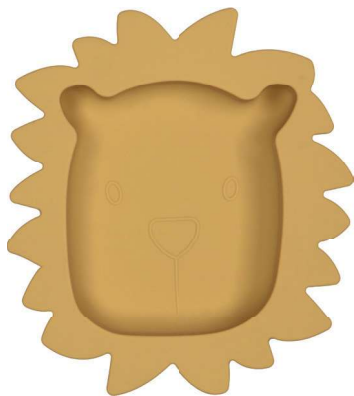

These children's plates with special animal designs are made of 100% LFGB silicone and goes in the dishwasher and in the microwave, ideal. Mix & match with the assorted cups, cutlery, placemats and bibs!

FEATURES:

- Material: Silicone
- BPA-free
- LFGB tested
- Suitable from 0 months
- Mix & match
- Dishwasher safe

Plate
Lion Honey Gold

TR-392815 21,5 x 19 x 3,4 cm
8720289396718

Plate
Leopard Sienna

TR-392816 18 x 17,3 x 3,4 cm
8720289396725

Plate
Koala Olive Gray

TR-392817 27,6 x 16,7 x 3,4 cm
8720289396732

SILICONE (TABLE WARE UNI COLLECTION)

Stainless spoon & fork
Honey Gold TR-392801
8720289396572

Round Plate
Dusty Rose TR-392818
8720663930392