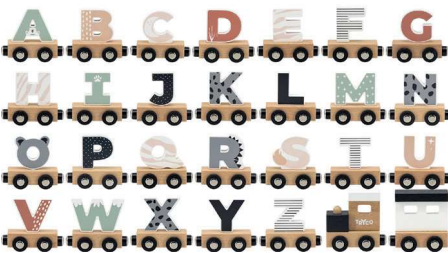

Letter train colors & natural (A-Z)