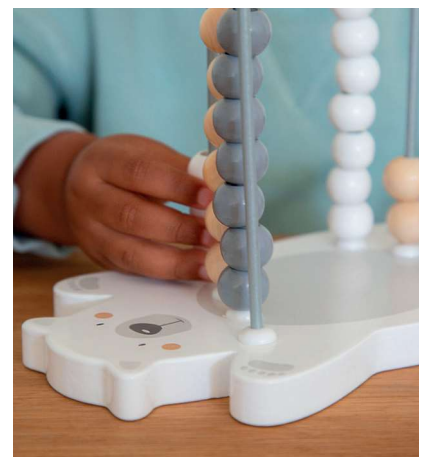

Lots of love for our cute animals...

Everywhere you look you will see our lovely animals. Take a look at our baby gym, teethers, foldable farm, abacus or our pull along toys. The animals would love to have a new friends!