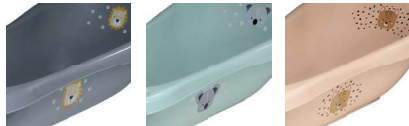

Bath Seat with anti slip Pink TR-412617 8720289399771

Anthracite TR-412618 8720289399931	Stonegreen TR-412619 8720289399948	Sand TR-412620 8720289399955
---	---	---

Splish splash, taking a bath in style and comfort. non slip baby bath seat, suitable for children from 0 to 6 months (max 8 kg). 52 x 24,5 x 19,5 cm

Lion Leo TR-412622 **Koala Kyle TR-412623** **Leopard Lenny TR-412624**

8720289399979 8720289399986 8720289399993

This baby bath has an anti-slip patch at the bottom, so that the child cannot slip. The bath has two recesses in the top edge, where bath equipment (soap, shampoo,...) can be put. Thanks to the stopper, the bath is easy to empty.