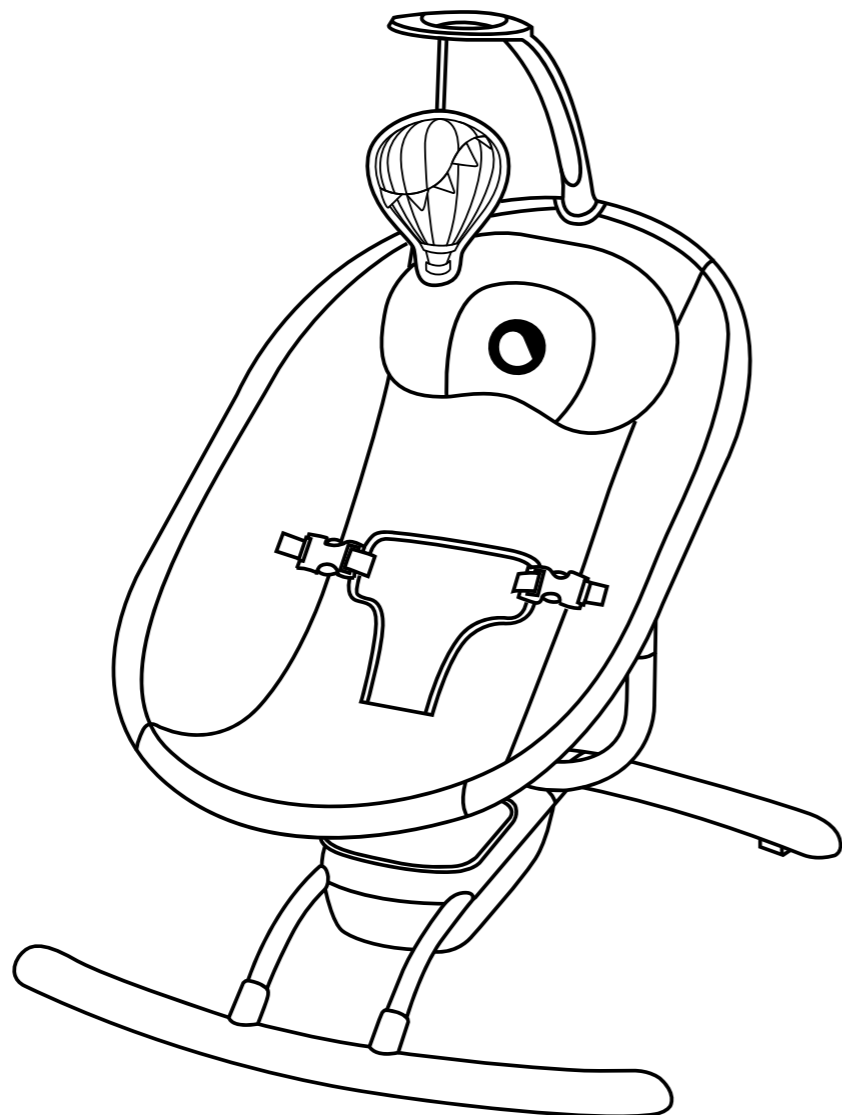

COMING SOON

RIO

lionelo

Rio

3 rocking speeds

Smooth, gentle swinging motion

Remote control for remote operation

Toy headband

Distinguishing features

- 3 rocking speeds
- Smooth, gentle swinging motion
- 8 preloaded melodies (including nature sounds)
- Remote control for remote operation
- Toy headband that can be removed
- Pleasant to the touch cover material
- Comfortable head pillow
- 3-point seat belts with soft padding
- Powered by battery or power adapter
- Lightweight
- Cover can be removed and washed by hand

Specification

- Weight range: up to 9 kg (or when the child starts to sit up)
- Seat belts: 3-point
- Toy headband

Set

- Pillow
- 1 toy
- USB cable

beige latte

EAN: 5903771706995

Coming soon

up to 9 kg

EN12790

SGS