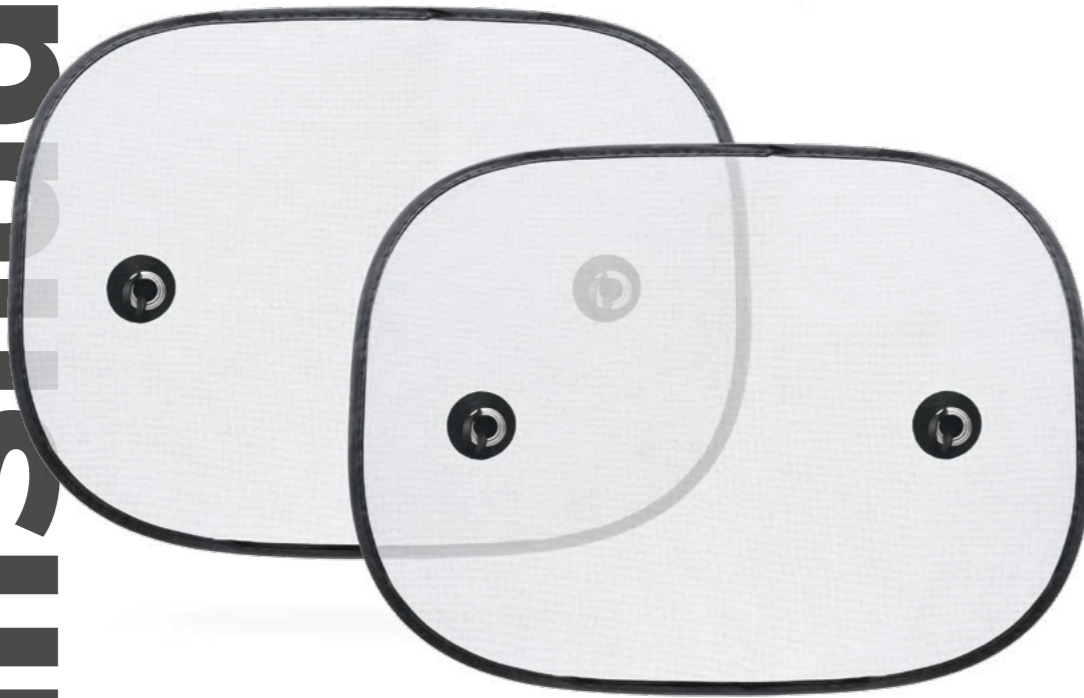

SunShade

SunShade

lionelo

Easy and quick folding/
unfolding

Universal size
fits most cars

UV protection

Storage bag

Distinguishing features

- Sun shades for the car are the ideal solution for journeys in intense sunshine
- Protect your child from strong sunlight and also from the heat of the car
- Easy and quick installation/removal
- Universal size - fits most cars
- Practical bag - makes it easy to store the shades when not needed
- Made of durable and child-safe materials

Specification

- Product dimensions: 44 x 38 cm
- Material: Polyester + PVC suction cups
- Installation with 2 suction cups

Set

- Window shades - 2 pcs.
- Storage bag

black

EAN: 5903771706292

New!