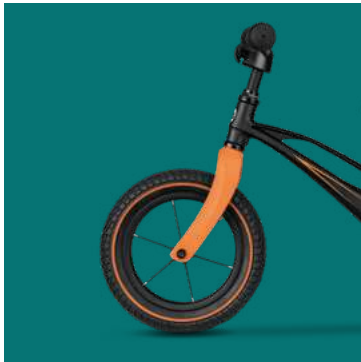

Product catalogue

2024

lionelo