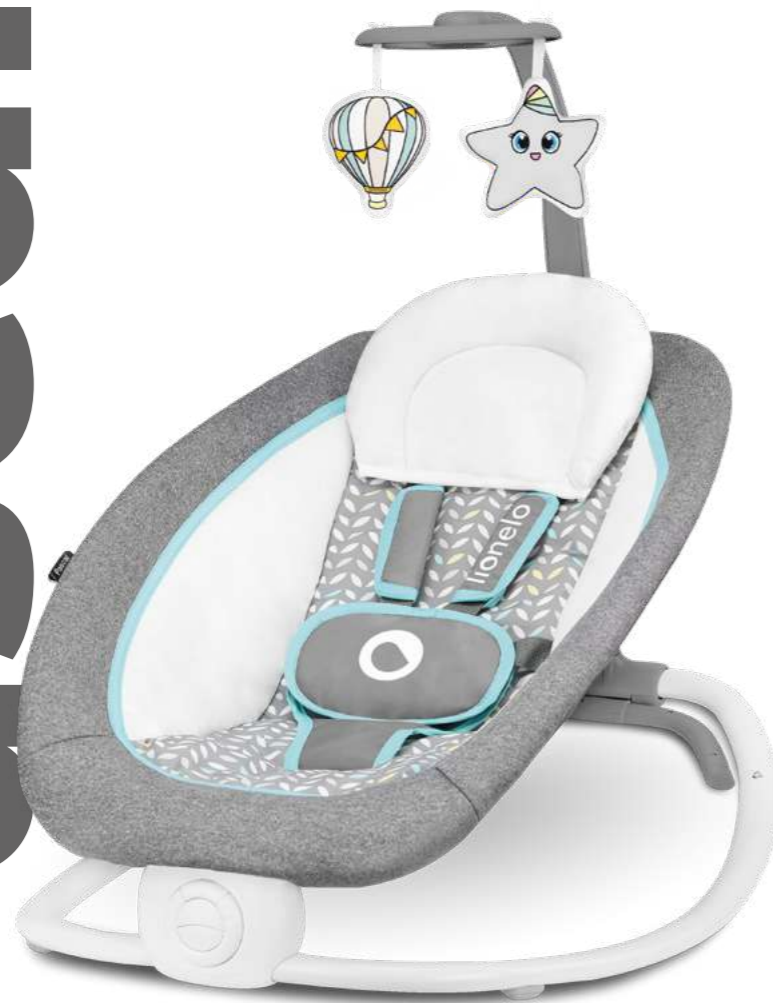

Pascal

lionelo

Pascal

Distinguishing features

- Backrest adjustment
- Gentle vibration
- Toy bar with 2 toys
- Comfortable pillow in the headrest
- Manual swing system
- Swing lock
- Anti-skidding pads preventing floor scratches
- Easy assembly
- Folded to a compact size
- Easy-to-keep-clean cover
- Battery-powered

[Watch the video](#)

Specification

- Weight range: up to 9 kg (or when the child starts to sit up)
- 5-point safety belts
- 3 positions of the reclining seat
- Vibration
- 12 melodies
- Power supply: 2 x AA batteries

Set

- Carousel
- 2 toys
- Pillow

up to 9 kg

EN12790, EN71

SGS