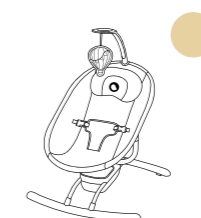

Set

- Pillow
- 1 toy
- USB cable

beige latte

EAN: 5903771706995

Coming soon

up to 9 kg

EN12790

SGS